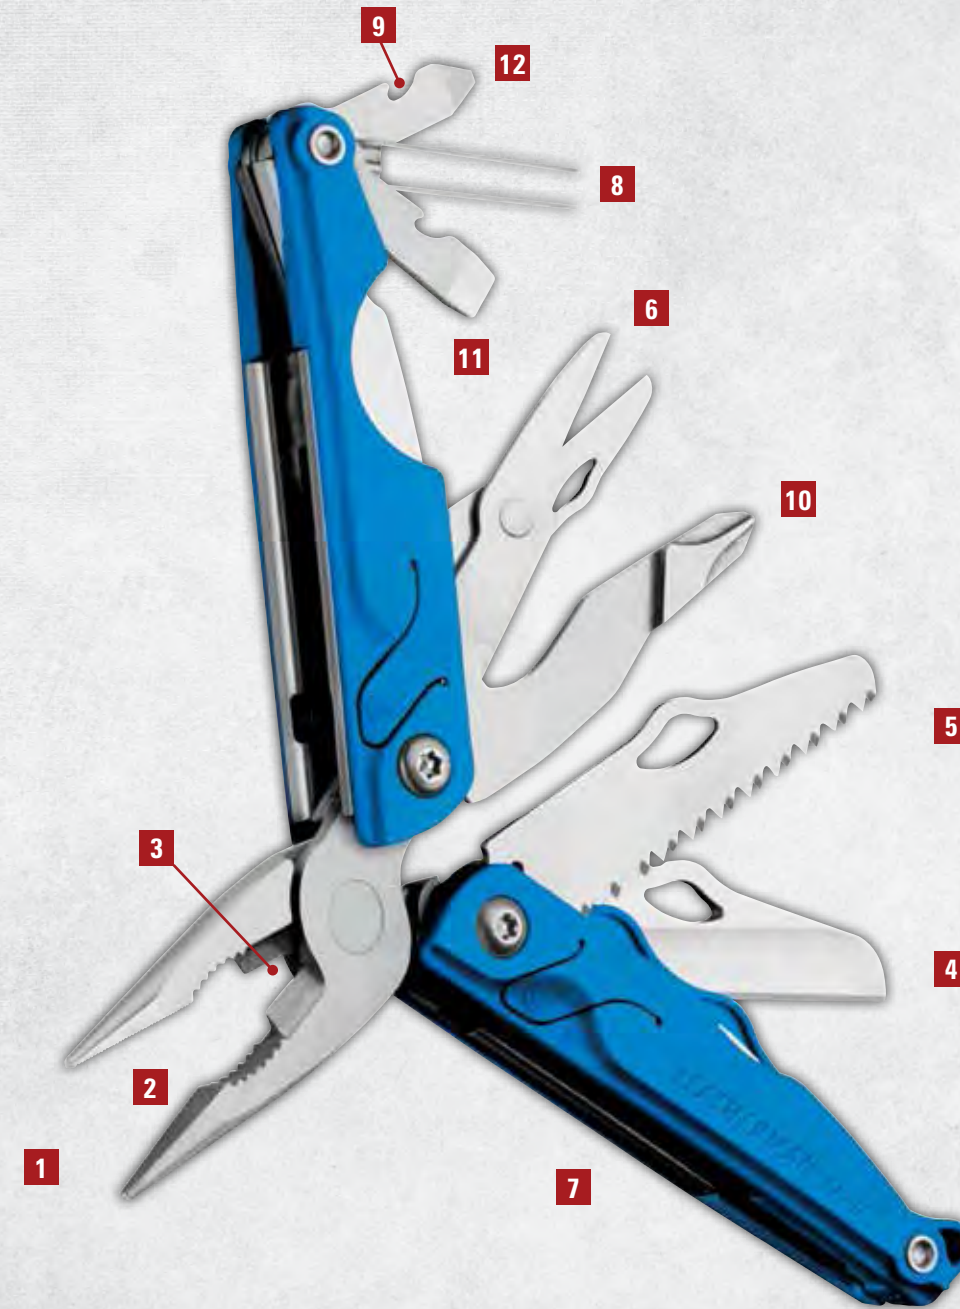

LEAP™

SPECS

1. Needle-nose Pliers	7. Ruler
2. Regular Pliers	8. Tweezers
3. Wire Cutters	9. Bottle Opener
4. 420HC Knife*	10. Phillips Screwdriver
5. Saw	11. Medium Screwdriver
6. Spring-action Scissors	12. Small Screwdriver

FEATURES

Stainless Steel
Available colors: Blue, Green, Red
Lanyard Hole
Glass-filled Nylon Handle Scales
Outside-accessible Features
Ergo Grip
*User Installed Knife Blade
Blade Length: 2.17 in | 5.5 cm
Closed Length: 3.30 in | 8.3 cm
Weight: 4.9 oz | 138 g

AVAILABLE COLORS