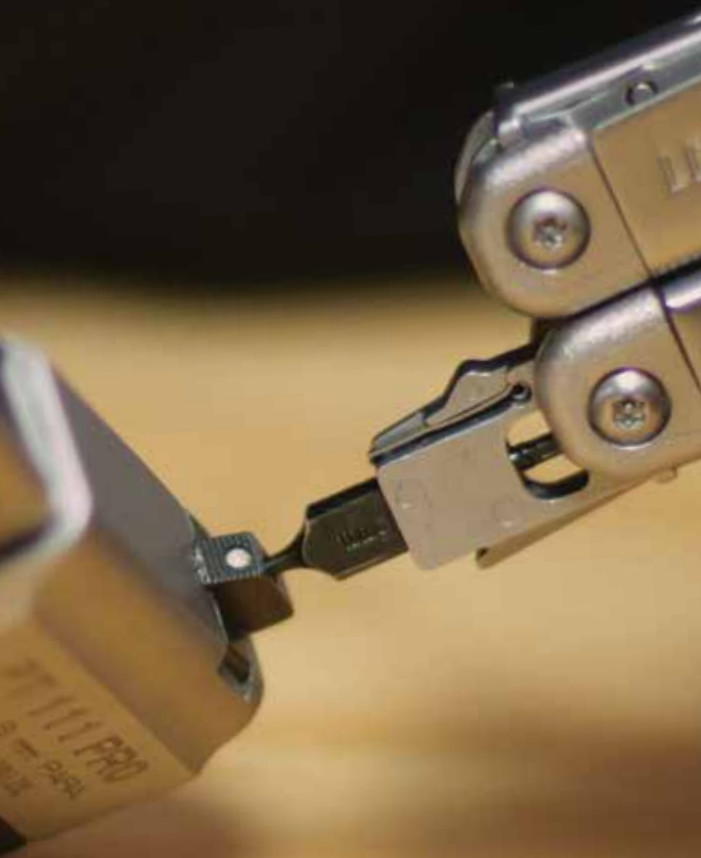

BIT DRIVER EXTENDER

COMPATIBLE WITH

Charge® AL
Charge® ALX
Charge® TTi
MUT®
Skeletool®
Skeletool® CX
Wave®
Surge®

BIT TYPES

Leatherman Bits
Standard 1/4" Hex Bits

Also Available in Black Oxide

MUT® WRENCH ACCESSORY

SPECS

3/8" Box End Wrench
Front Sight Adjustment Tool

REPLACEMENT BITS FOR PIRANHA 2

COMPATIBLE WITH

Piranha 2

SPECS

Phillips #2 & 3/16" Screwdriver

REPLACEMENT BITS FOR MAKO TI

COMPATIBLE WITH

Mako Ti

SPECS

Torx #15
Phillips #1
Hex 5mm
Hex 6mm

CARABINER ACCESSORY

SPECS

Bottle Opener
Standard 1/4" Hex Bits

Not Intended To Be A Load Bearing Carabiner

BIT KIT

COMPATIBLE WITH

Charge® AL	Wave®
Charge® ALX	MUT®
Charge® TTi	Cam
Skeletool®	Rail
Skeletool® CX	Piranha 2
Surge®	Pump

SPECS

Hex 1/8" & 7/64"	Square Drive #1 & #2
Hex 3/32" & 5/64"	Torx #15 & Hex 7/64"
Hex 1/16" & .050"	Torx #6 & #8
Phillips #1 & #2	Torx #10 & #15
Phillips #0 & #3	Torx #20 & #25
Phillips #1-2 & 3/16" Screwdriver	Torx #27 & #30
Phillips #2 & 1/4" Screwdriver	Eyeglass Screwdriver
Phillips #1-2 & #3	Pozi #2 & #1
Screwdriver 3/32" & 1/8"	Hex 1.5mm & 2mm
Screwdriver 5/32" & 3/16"	Hex 2.5mm & 3mm
Screwdriver 7/32" & 1/4"	Hex 4mm & 5mm
Screwdriver 1/8" & Torx #15	Hex 6mm & 1/4"
Screwdriver 1/4" & 3/16"	Hex 7/32" & 3/16"
Phillips #2 & 3/16" Screwdriver	Hex 5/32" & 9/64"

REMOVABLE BIT DRIVER

COMPATIBLE WITH

Juice® C2
Juice® CS4
Juice® S2
Juice® Xe6
Rebar®
Super Tool® 300
Crunch®
Crater® c33T/Crater® c33Tx

Also Available in Black Oxide

SPECS

Bit Driver
Hex 4mm & 5mm
Hex 6mm & 1/4"
Torx #10 & #15
Phillips #0 & #3
Screwdrivers Medium and Extra Small