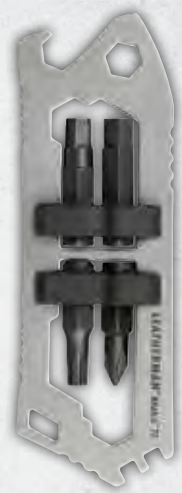

9
✂

4 PIECE BIT KIT

MAKO TI

SPECS

Bottle Opener
1/4" Hex Bit Driver
8mm Box Wrench
9mm Box Wrench
10mm Box Wrench
15mm Box Wrench
16mm Box Wrench
14-gauge Spoke Wrench
15-gauge Spoke Wrench

BIT KIT

Torx #15
Phillips #1
Hex 5mm
Hex 6mm

FEATURES

Titanium
Lanyard Hole
Rubber Bit Holder
Travel Friendly
Nylon Lanyard
Length: 3.5 in | 9.5 cm
Weight: 1.4 oz | 42 g