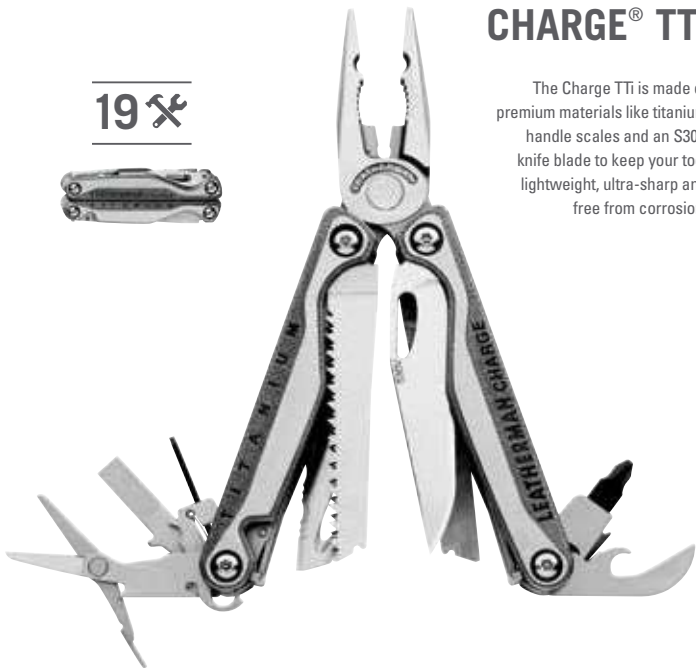

Bottle Opener
1/4" Hex Bit Driver
Bit Driver
1/4" Box Wrench
Carabiner
3/16" Box Wrench
Safety Whistle
Ferrocium Rod
Diamond-coated Sharpener

FEATURES

Blade Length: 2.73 in | 6.93 cm
Closed Length: 4.5 in | 11.43 cm
Weight: 7.5 oz | 212.6 g
All Locking Features

Replaceable Pocket Clip
Integrated Lanyard Attachments
Outside-accessible Features
One-hand Operable Features

BIT KIT

Phillips #1-2 & 3/16" Screwdriver

19 

CHARGE® TTi

The Charge TTi is made of premium materials like titanium handle scales and an S30V knife blade to keep your tool lightweight, ultra-sharp and free from corrosion.

FEATURES

Primary Blade Length: 2.9 in | 7.37 cm
 Closed Length: 4 in | 10 cm
 Weight: 8.2 oz | 232 g
 Stainless Steel
 All Locking Features
 Lanyard Ring

Replaceable Pocket Clip &
 Quick-release Lanyard Ring
 Titanium Handle Scales
 Outside-accessible Features
 One-hand Operable Features
 Leather or Nylon Sheath