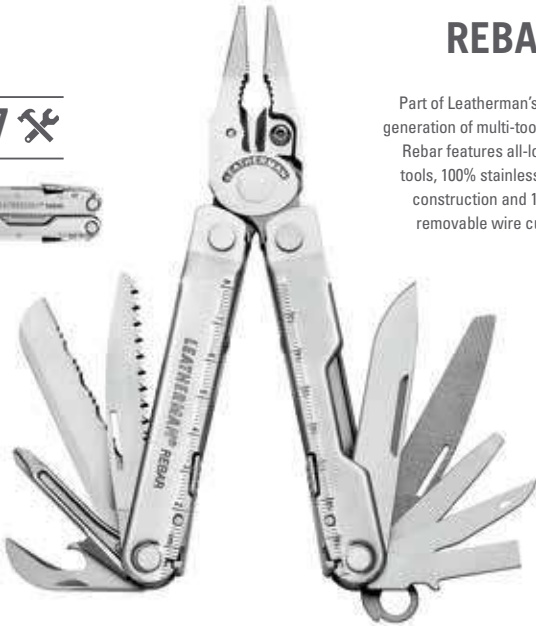

REBAR®

Part of Leatherman's next-generation of multi-tools, the Rebar features all-locking tools, 100% stainless steel construction and 154CM removable wire cutters.

17

TOOLS

- Needlenose Pliers
- Regular Pliers
- 154CM Replaceable Wire Cutters
- 154CM Replaceable Hard-wire Cutters
- Electrical Crimper
- Wire Stripper
- 420HC Knife
- 420HC Serrated Knife
- Saw
- Awl w/ Thread Loop
- Ruler (8 in | 19 cm)
- Can Opener
- Bottle Opener
- Wood/Metal File
- Phillips Screwdriver
- Large Screwdriver
- Small Screwdriver

FEATURES

- Primary Blade Length: 2.9 in | 7.36 cm
- Closed Length: 4 in | 10.16 cm
- Weight: 6.7 oz | 189.94 g
- Stainless Steel
- All Locking Features
- Lanyard Ring