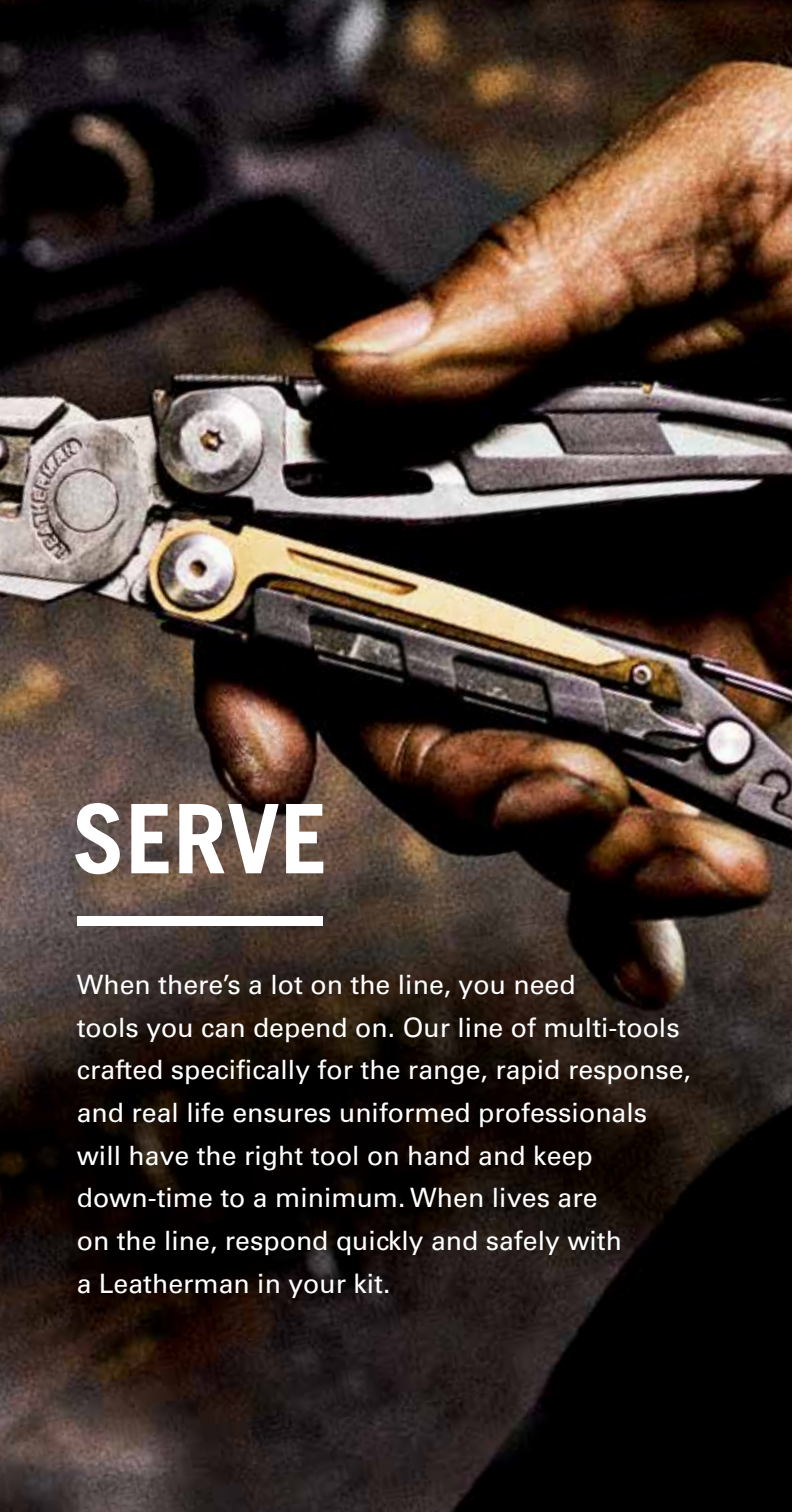

SERVE

When there's a lot on the line, you need tools you can depend on. Our line of multi-tools crafted specifically for the range, rapid response, and real life ensures uniformed professionals will have the right tool on hand and keep down-time to a minimum. When lives are on the line, respond quickly and safely with a Leatherman in your kit.