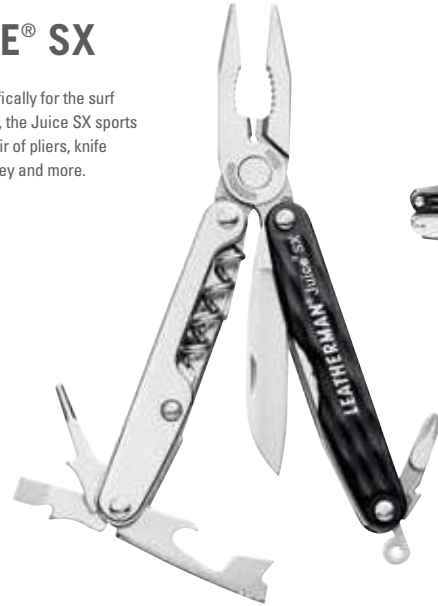

JUICE® SX

Built specifically for the surf adventurer, the Juice SX sports a handy pair of pliers, knife blade, fin key and more.

11

TOOLS

Needlenose Pliers
Regular Pliers
Hard-wire Cutters
Wire Cutters
420HC Knife
Can Opener

Bottle Opener
Corkscrew w/ Assist
Phillips Screwdriver
Medium/Large Screwdriver
Fin Key

FEATURES

Blade Length: 2.27 in | 5.77 cm
Closed Length: 3.25 in | 8.26 cm
Weight: 4.3 oz | 122 g
Stainless Steel

Aluminum Handle Scales
Lanyard Ring
Outside-accessible Features