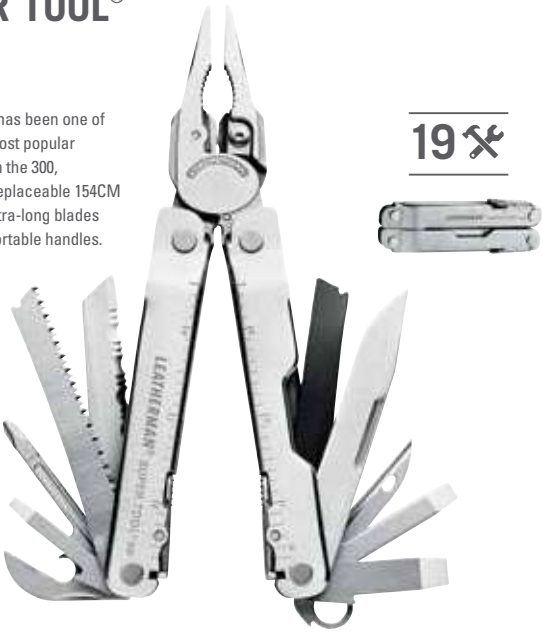

SUPER TOOL® 300

The Super Tool has been one of Leatherman's most popular multi-tools. With the 300, you now have replaceable 154CM wire cutters, extra-long blades and more comfortable handles.

19

TOOLS

Needlenose Pliers	Awl w/Thread Loop
Regular Pliers	Ruler (9 in | 22 cm)
154CM Replaceable Wire Cutters	Can Opener
154CM Replaceable Hard-wire Cutters	Bottle Opener
Stranded-wire Cutters	Wood/Metal File
Electrical Crimper	Phillips Screwdriver
Wire Stripper	Large Screwdriver
420HC Knife	Medium Screwdriver
420HC Serrated Knife	Small Screwdriver
Saw	

FEATURES

Primary Blade Length: 3.2 in | 8.13 cm	All Locking Features
Closed Length: 4.5 in | 11.5 cm	Lanyard Ring
Weight: 9.6 oz | 272.15 g	
Stainless Steel